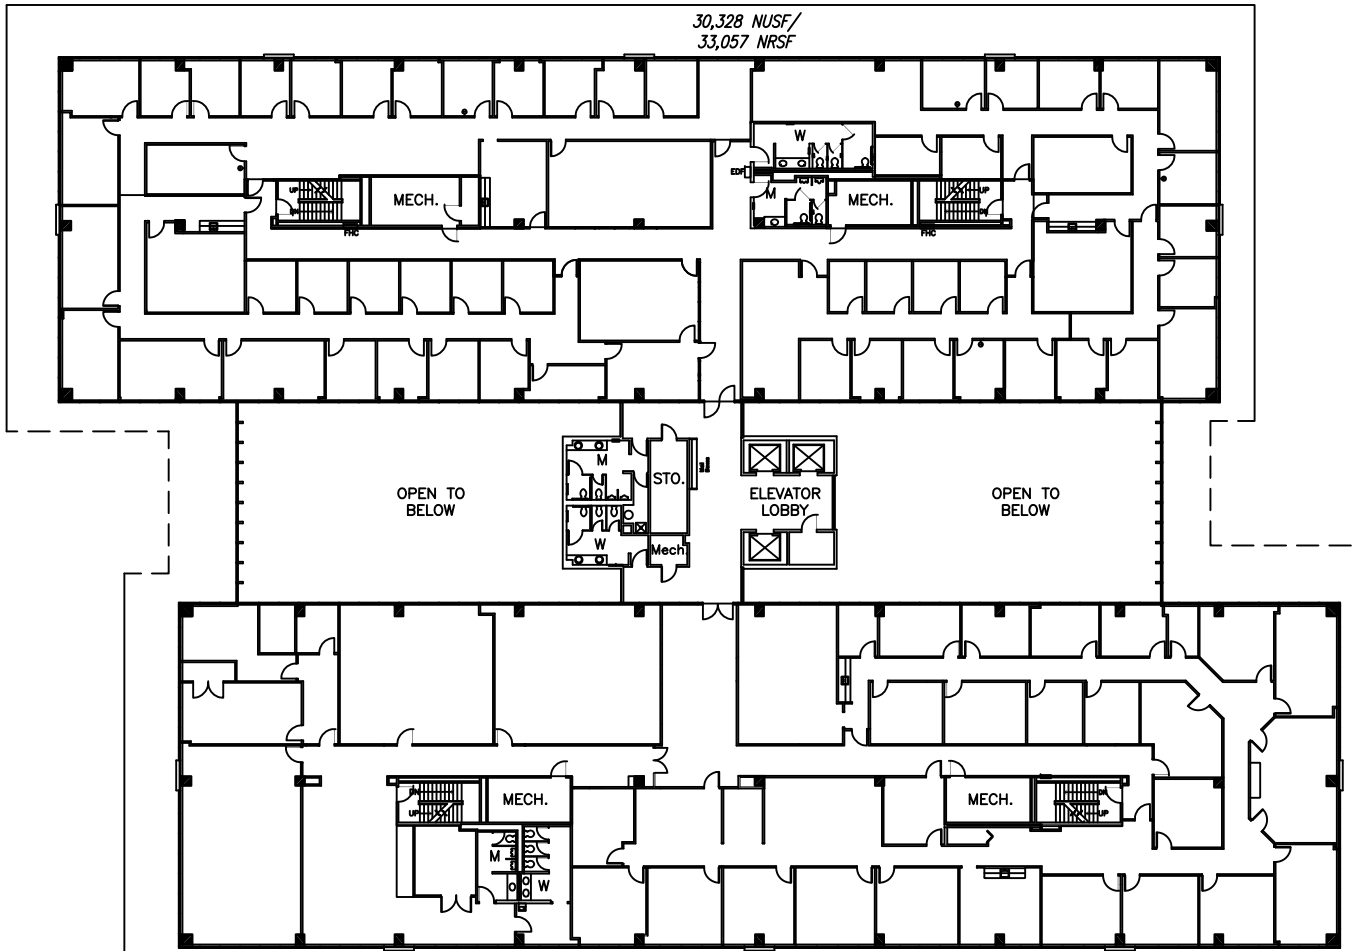

SUITE 200
VACANT

30,328 NUSF/
33,057 NRSF

Bridgewood II

652 North Sam Houston Parkway - Level 2

Leased By:
Marci Phillips
713-209-5994

Livy White
713-209-5979